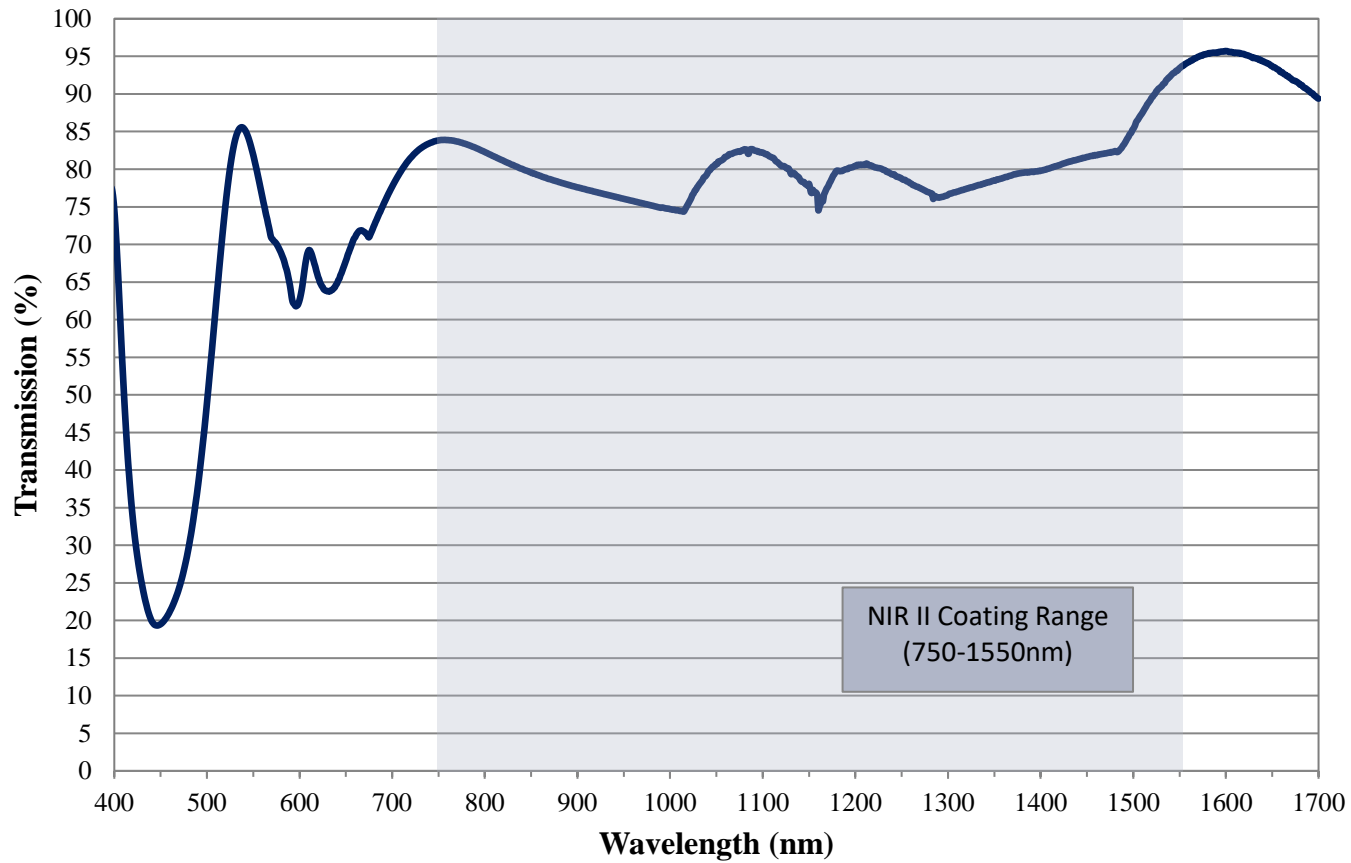

## 0.1 OD NIR II Coated Absorptive ND Filter FOR REFERENCE ONLY