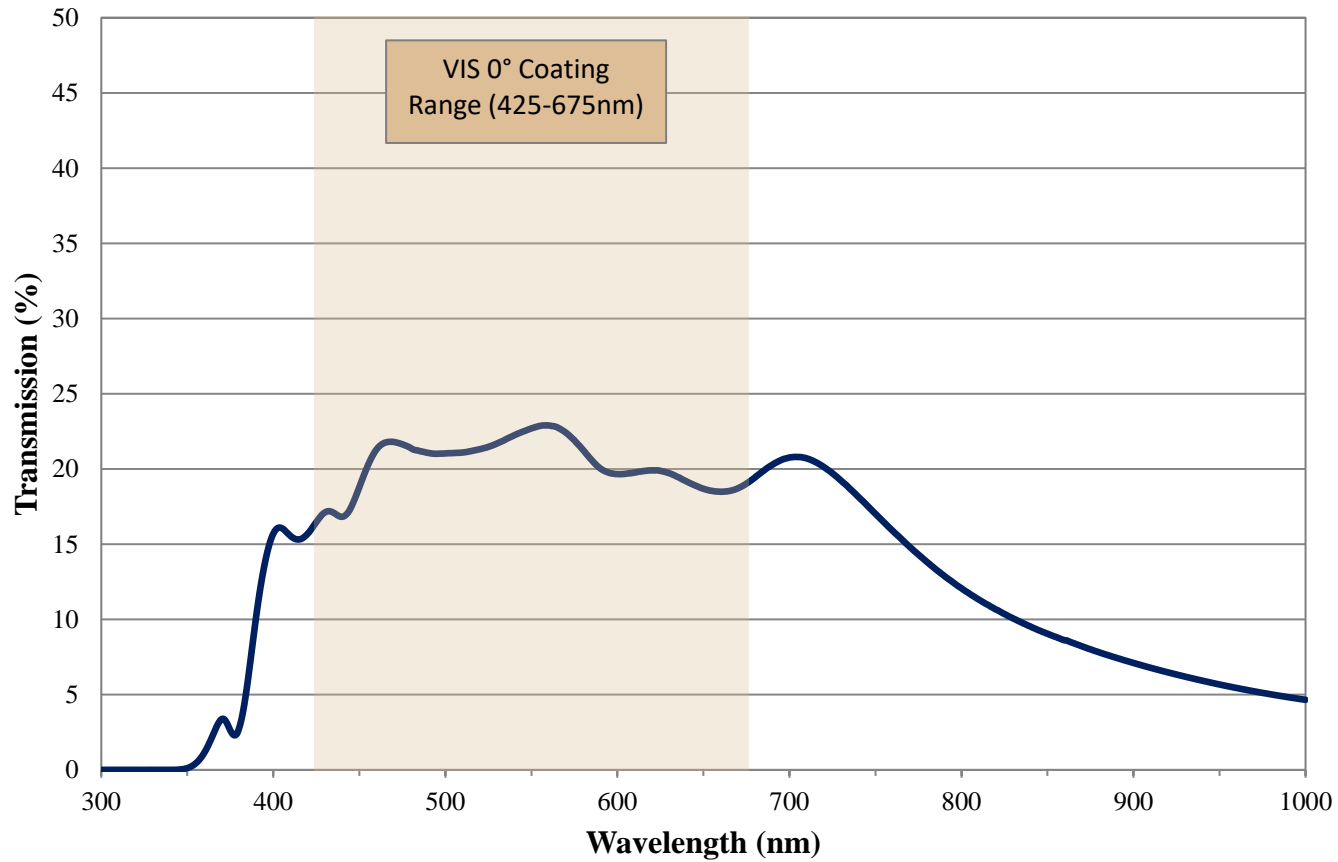

## 0.7 OD VIS 0° Coated Absorptive ND Filter FOR REFERENCE ONLY