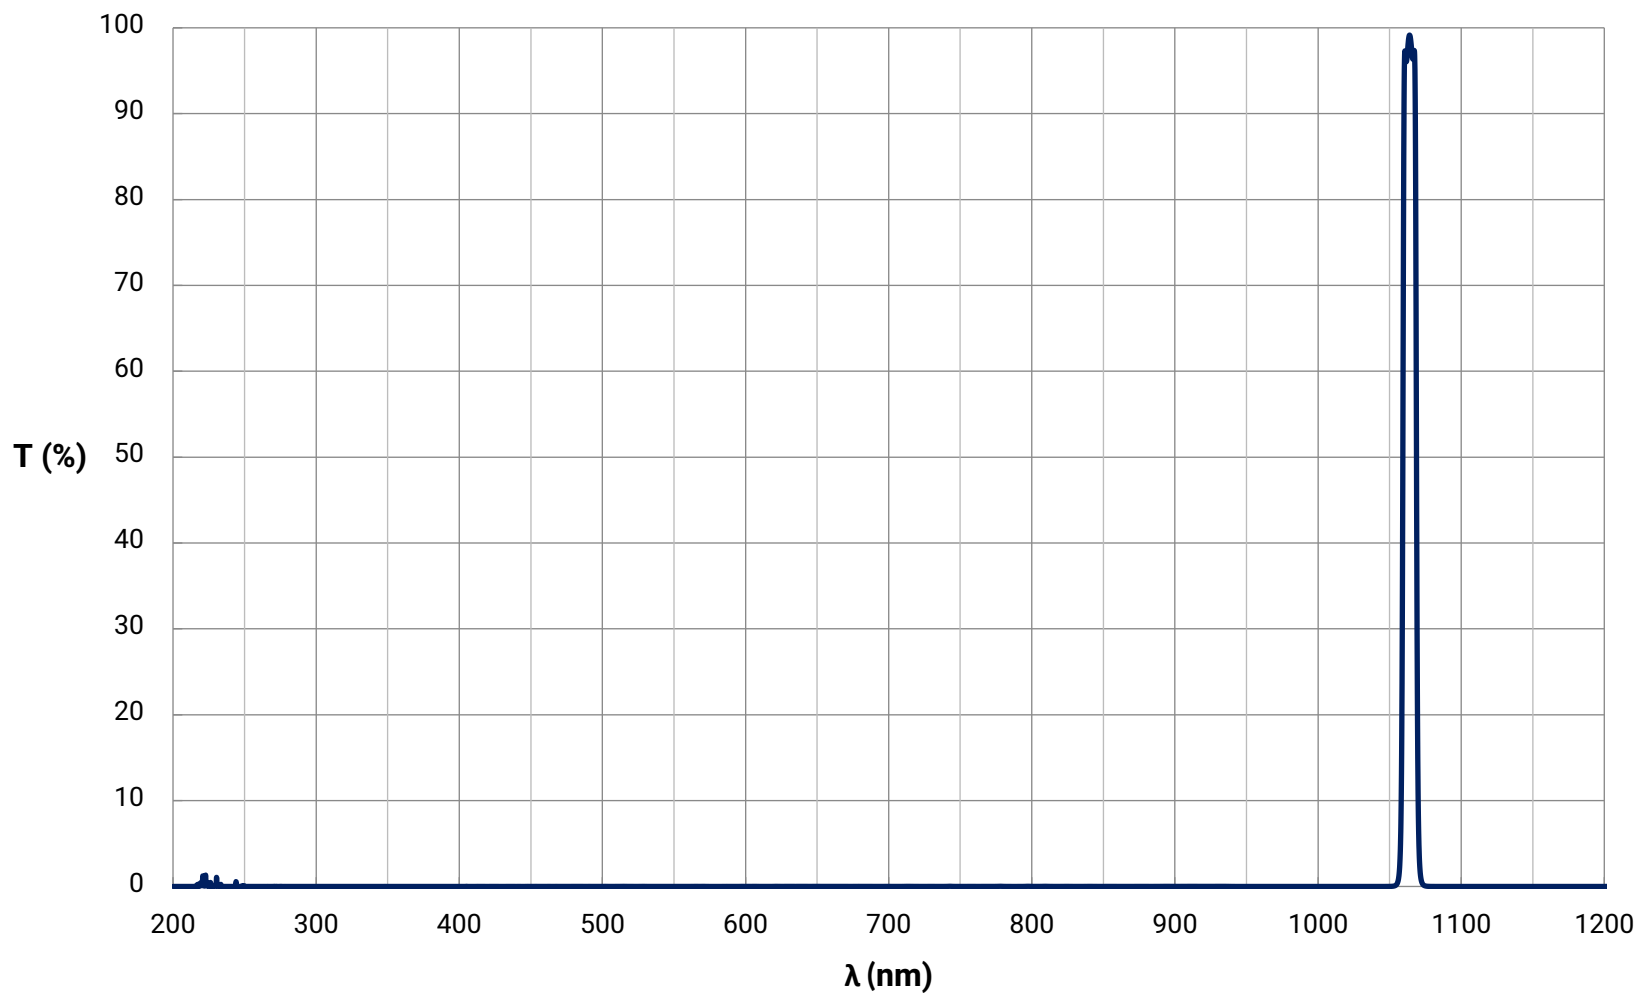

Bandpass Filter Curve

[Download Data \(Excel\)](#)

[View Data \(Text\)](#)

1064nm CWL, Hard Coated OD 4.0 10nm Bandpass Filter

Theoretical Transmission Curve

© COP VRIGHT 2020 EDMUND OPTICS, INC. ALL RIGHTS RESERVED