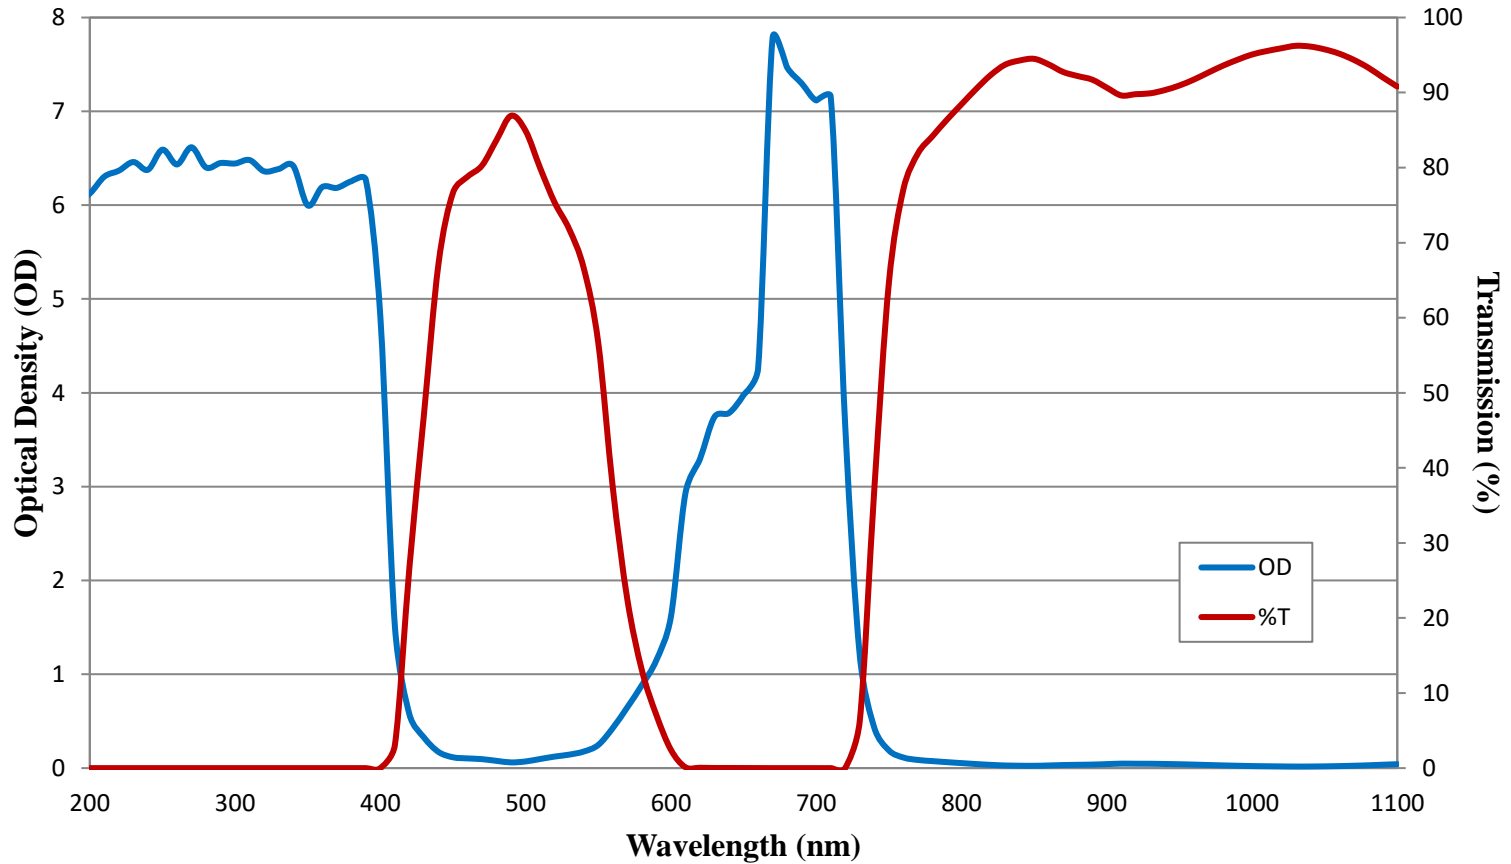

## LS05 Laser Safety Eyewear OD/Transmission FOR REFERENCE ONLY

PERFORMANCE CURVE