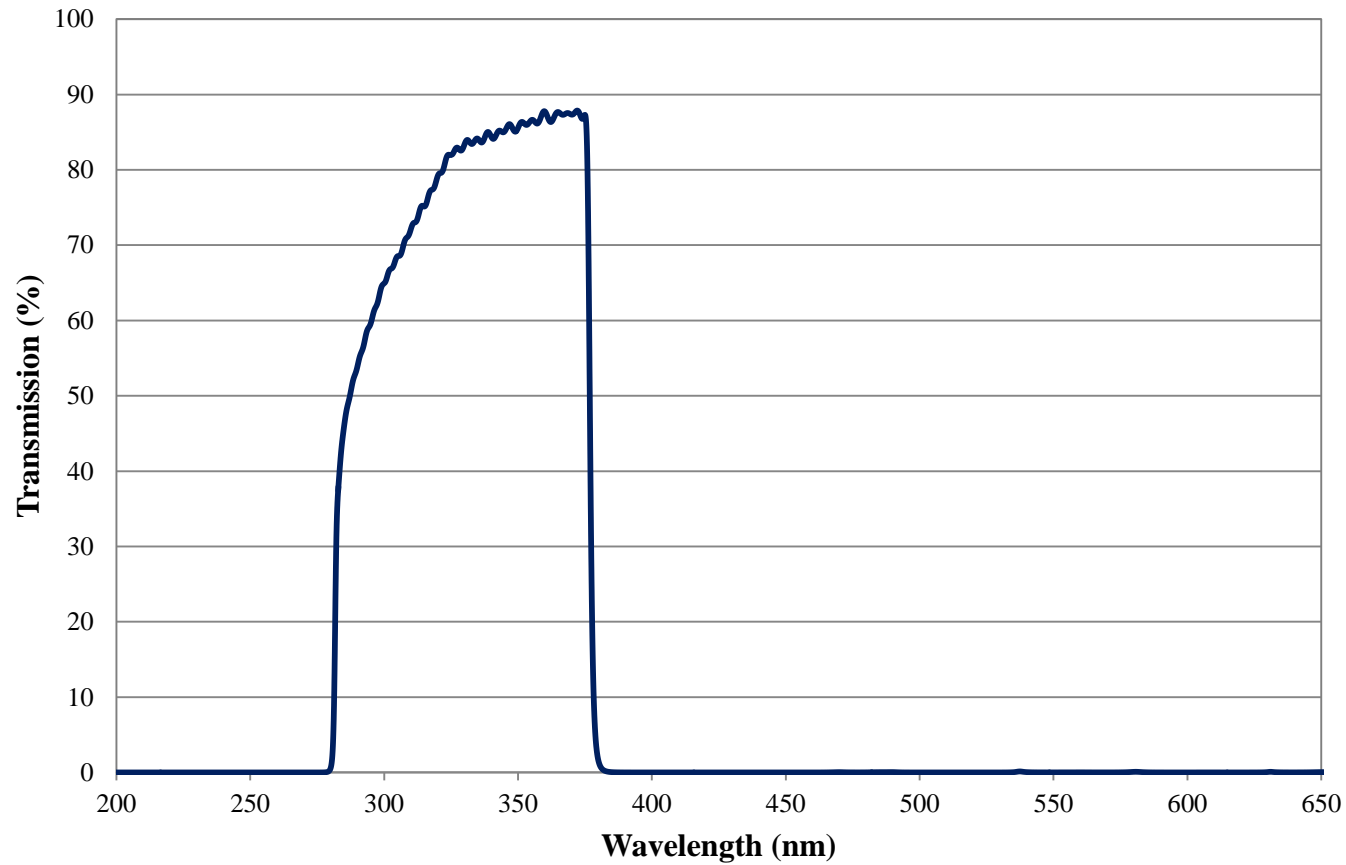

Coating Curve

Edmund Optics Inc.
USA | Asia | Europe

COATING CURVE

TECHSPEC® NUV Imaging Filter 95nm FWHM FOR REFERENCE ONLY

Coating Curve

Edmund Optics Inc.
USA | Asia | Europe

COATING CURVE

TECHSPEC® NUV Imaging Filter 95nm FWHM FOR REFERENCE ONLY