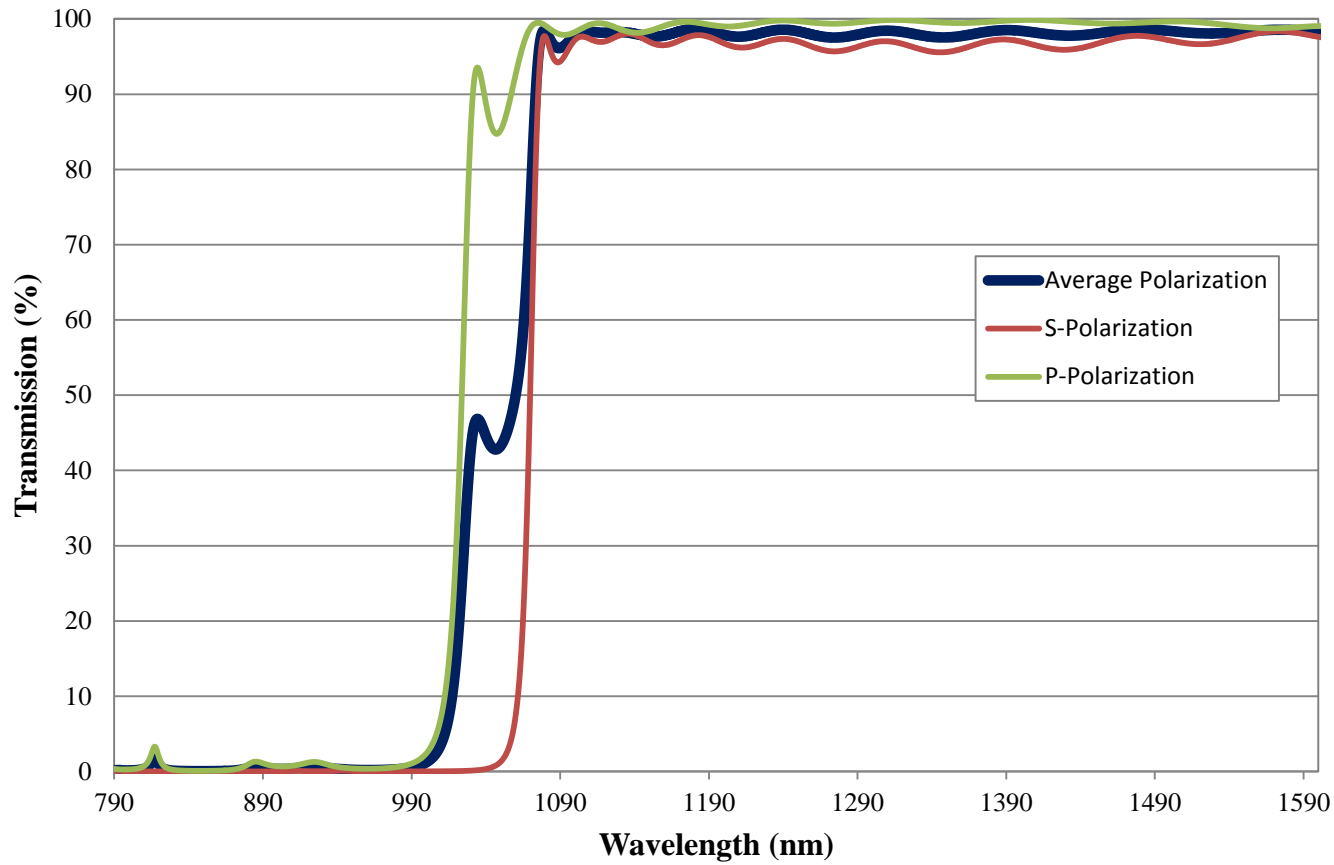

Coating Curve

Edmund Optics Inc.
USA | Asia | Europe

1050nm Dichroic Longpass Filter FOR REFERENCE ONLY

COATING CURVE

Coating Curve

Edmund Optics Inc.
USA | Asia | Europe

COATING CURVE

1050nm Dichroic Longpass Filter FOR REFERENCE ONLY