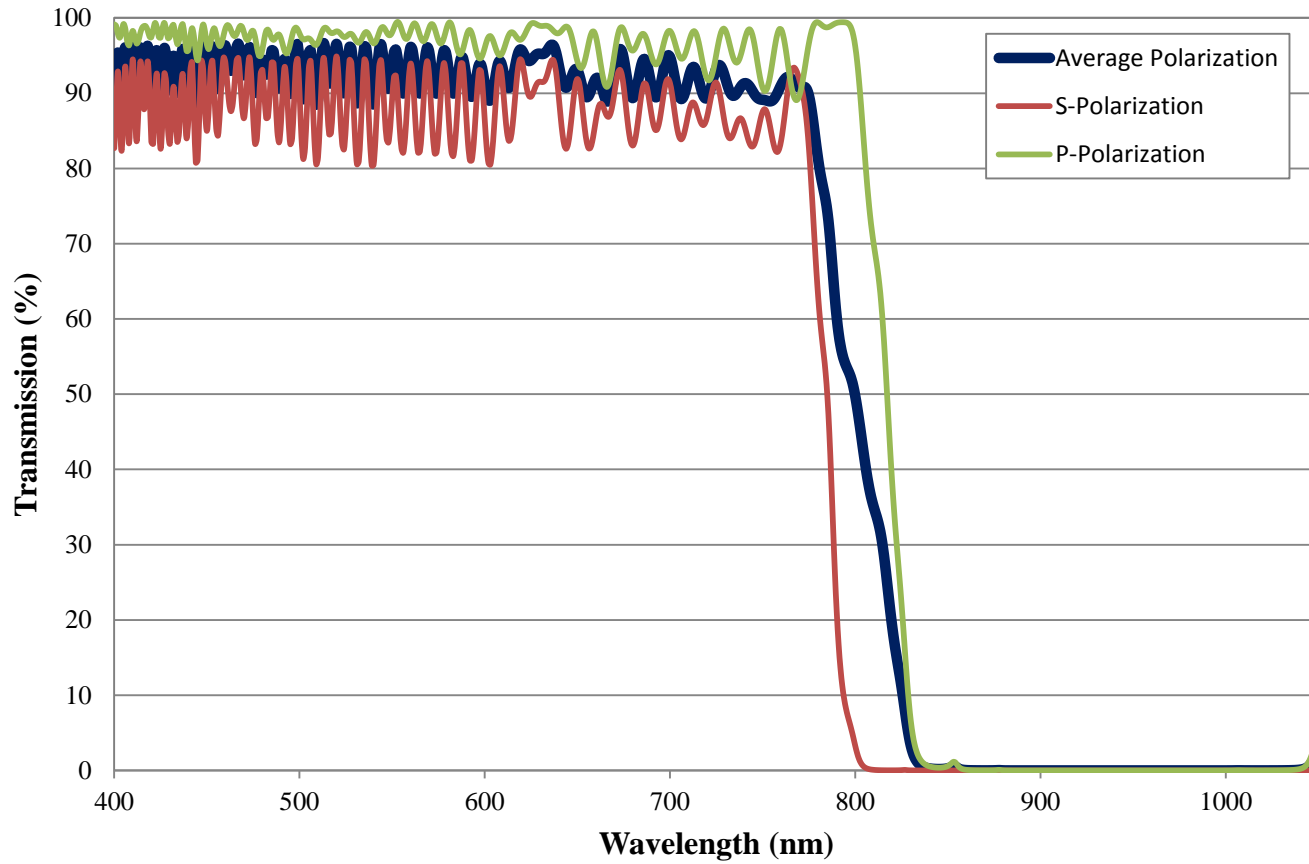

Coating Curve

Edmund Optics Inc.
USA | Asia | Europe

800nm Dichroic Shortpass Filter FOR REFERENCE ONLY

COATING CURVE

Coating Curve

Edmund Optics Inc.
USA | Asia | Europe

COATING CURVE

800nm Dichroic Shortpass Filter FOR REFERENCE ONLY