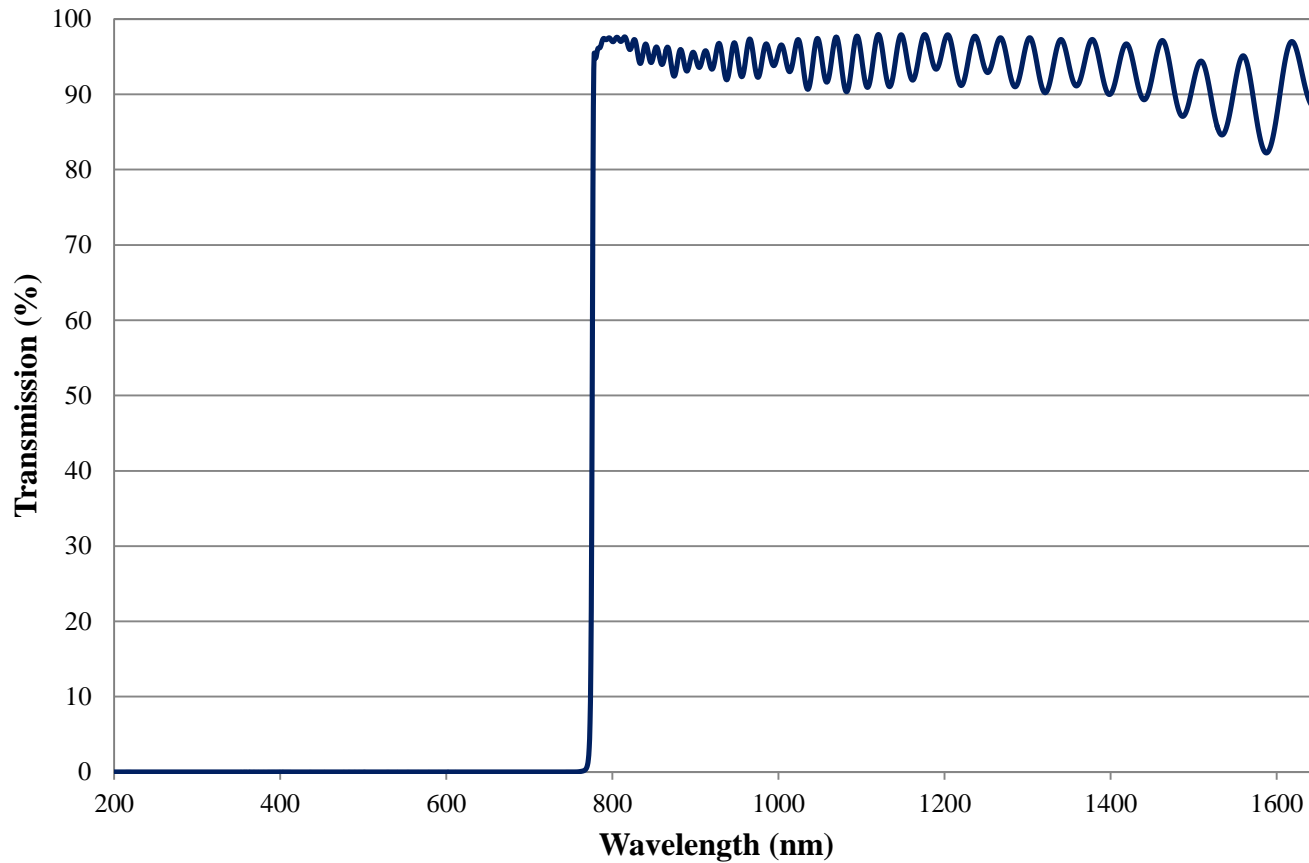

## 775nm High Performance Longpass Filter, OD >4.0 Coating Performance FOR REFERENCE ONLY