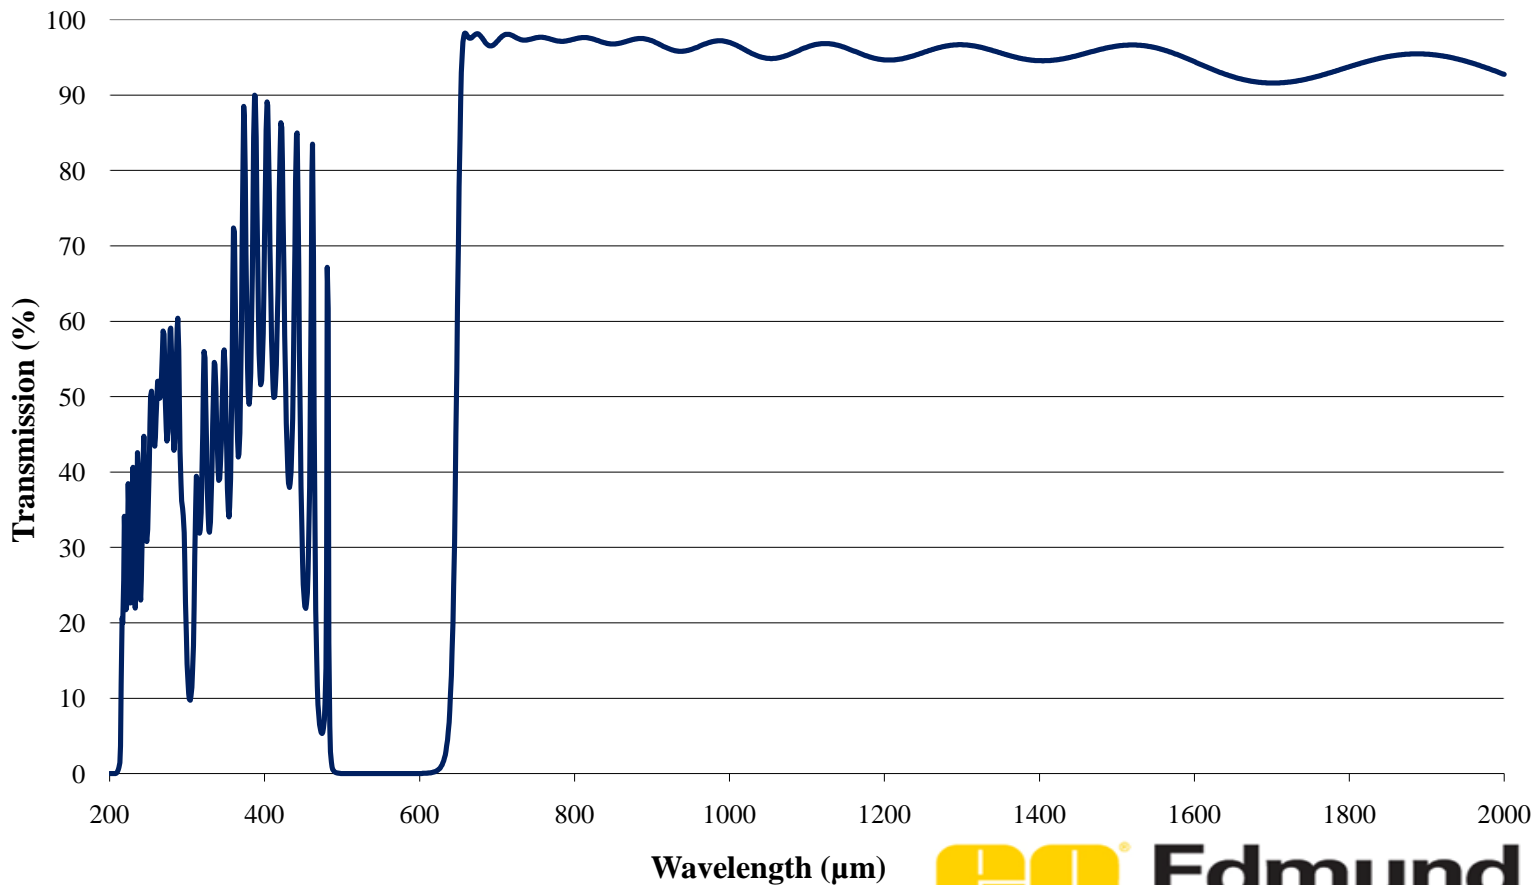

Coating Curve

Edmund Optics Inc.
USA | Asia | Europe

650nm Longpass Filter OD > 2.0 Coating Performance FOR REFERENCE ONLY

COATING CURVE