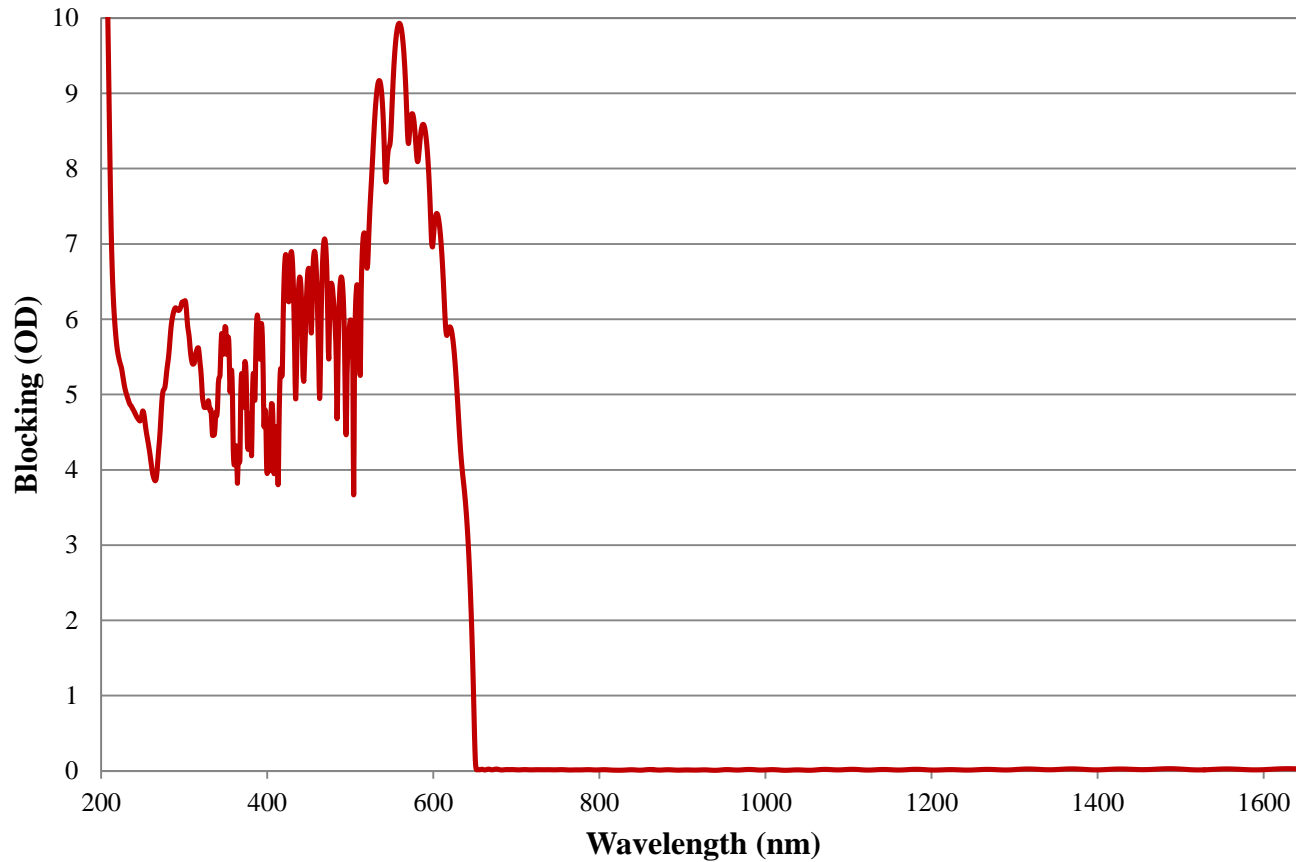

## 650nm High Performance Longpass Filter, OD >4.0 Coating Performance FOR REFERENCE ONLY

## 650nm High Performance Longpass Filter OD >4.0 Coating Performance FOR REFERENCE ONLY

COATING CURVE