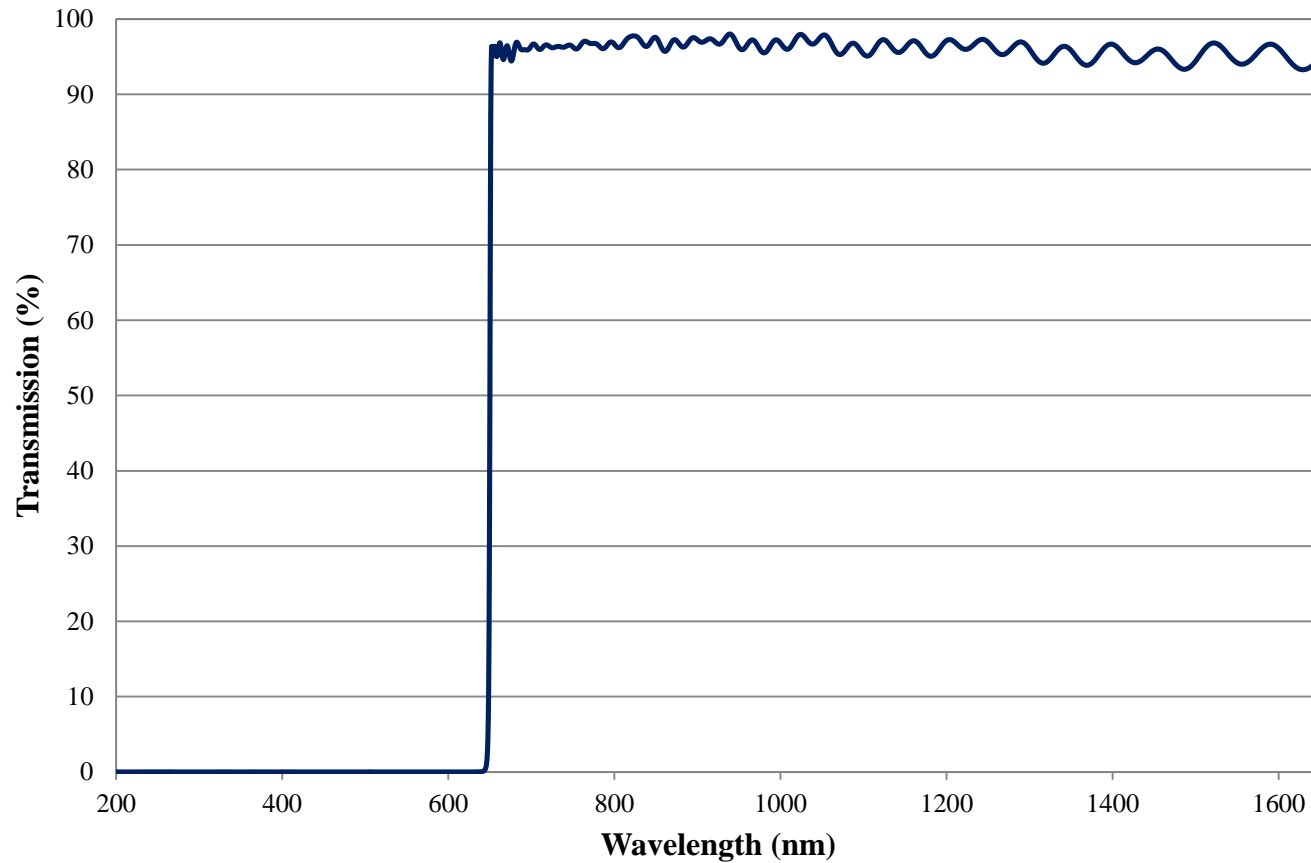

## 650nm High Performance Longpass Filter, OD >4.0 Coating Performance FOR REFERENCE ONLY

## 650nm High Performance Longpass Filter OD >4.0 Coating Performance FOR REFERENCE ONLY

COATING CURVE